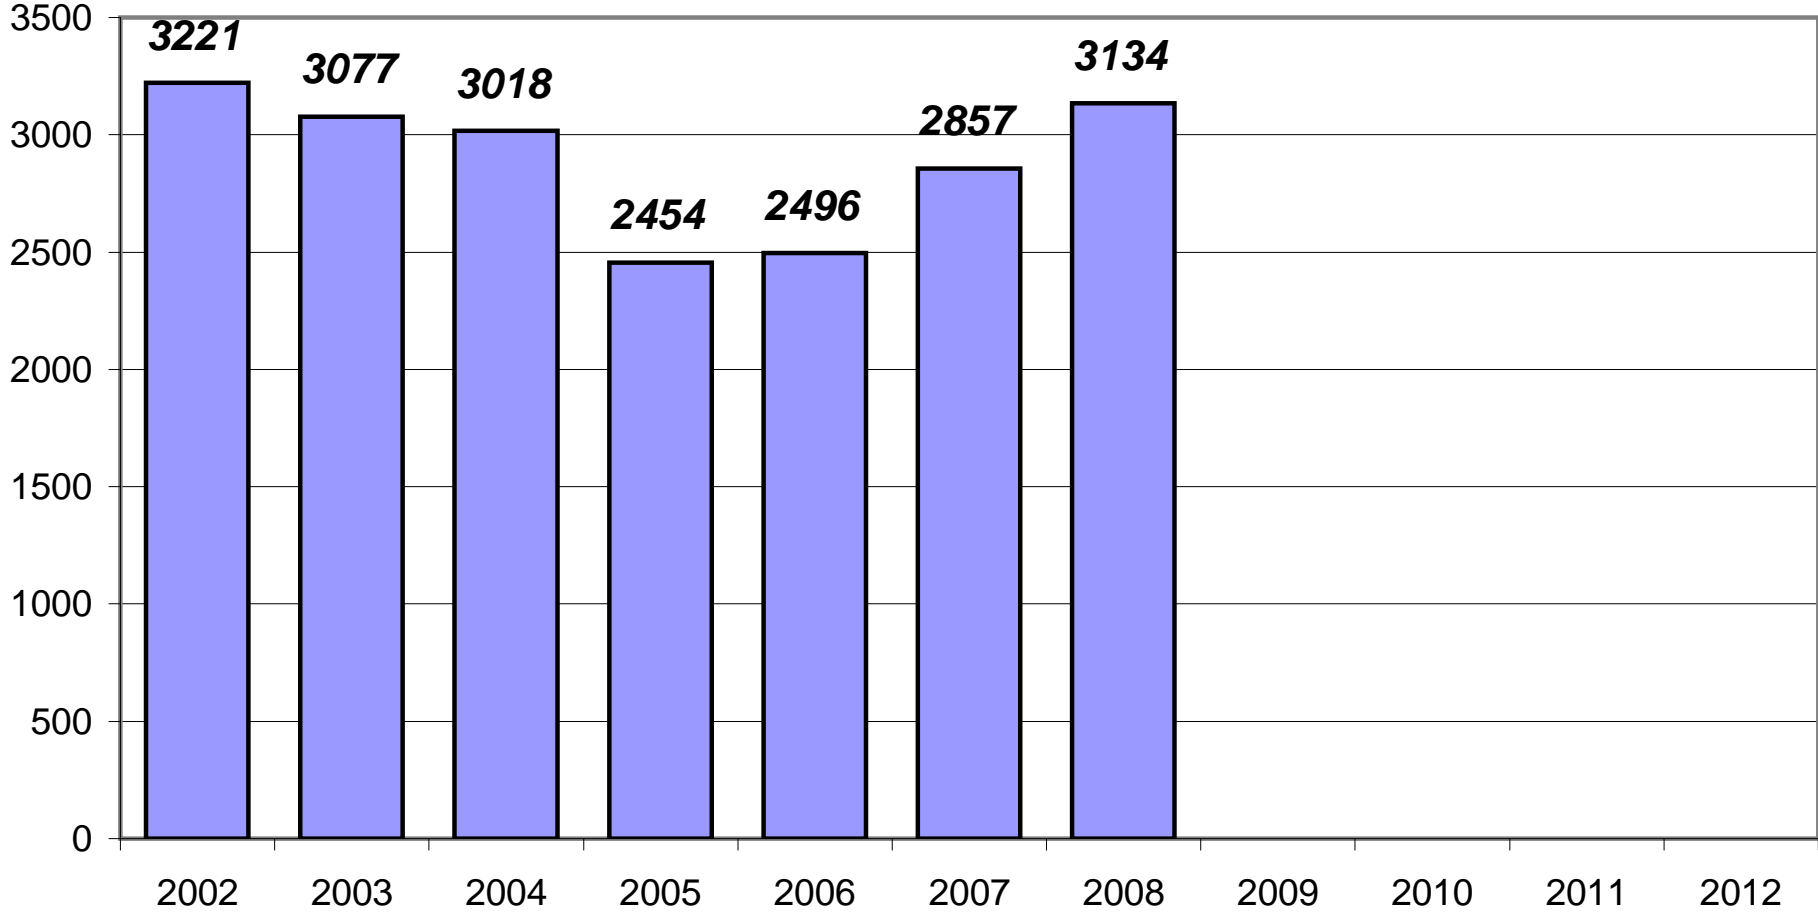

### Midnight Sun Run - Registered Finishers Finishing Before the Timing Cutoff

# MSR Finishers/min. - 5-min. average