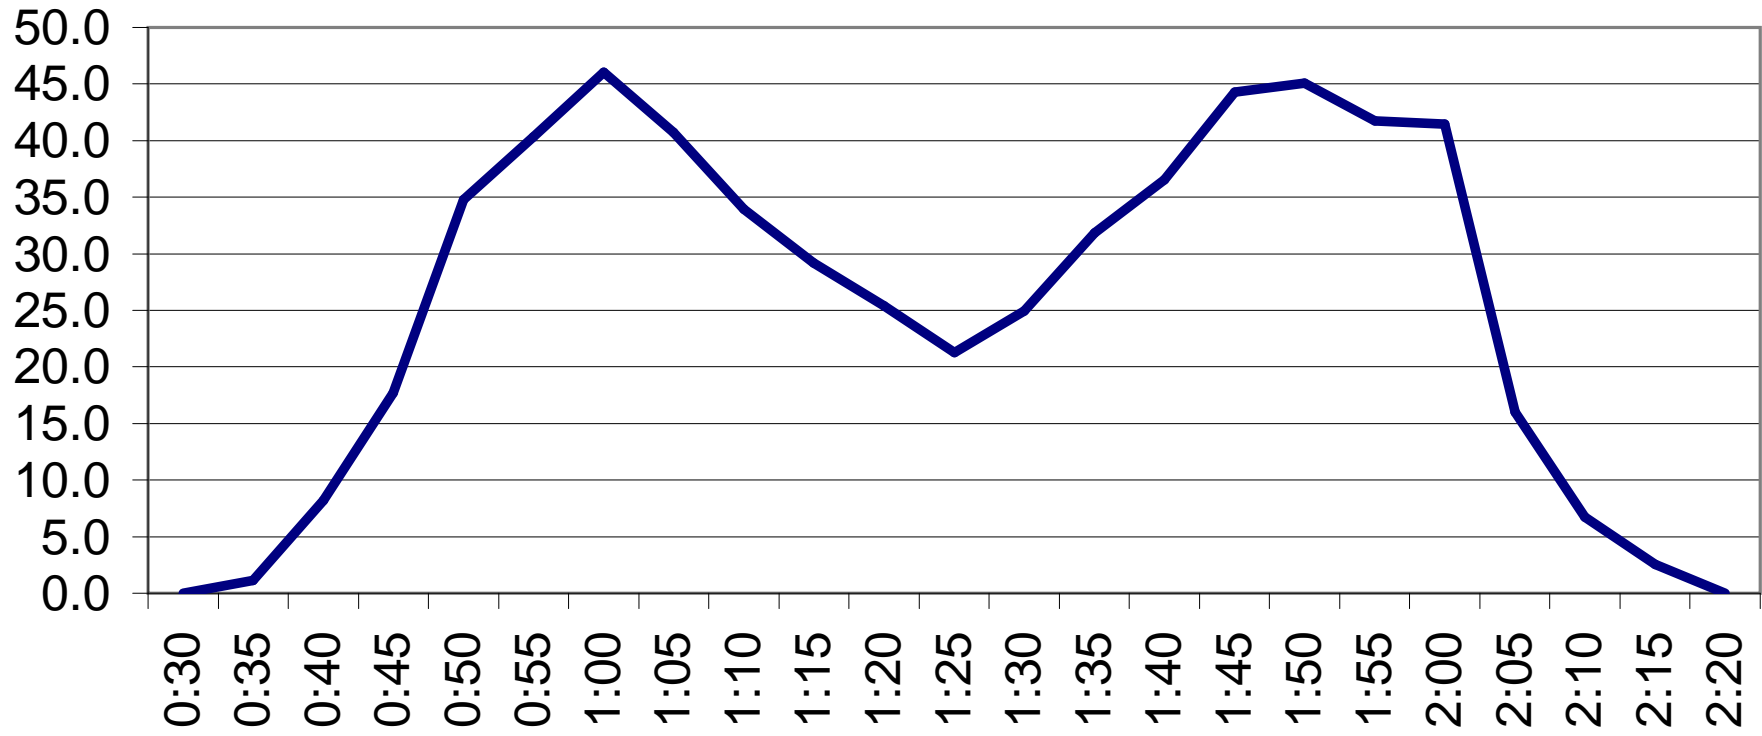

### Midnight Sun Run - Registered Finishers Finishing Before the Timing Cutoff

# MSR Finishers/min. - 5-min. average